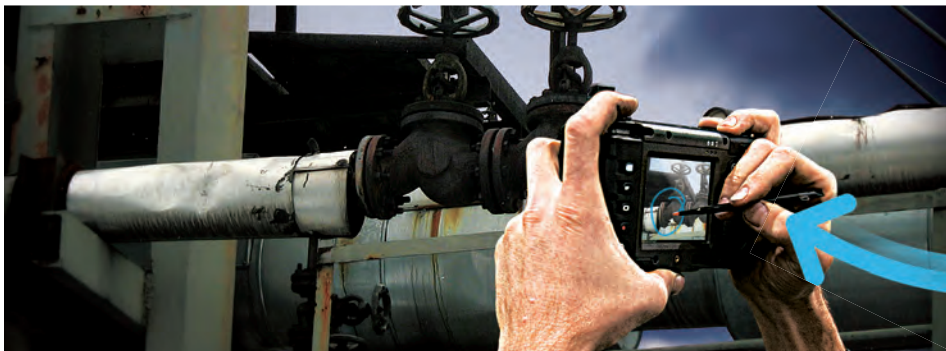

on sight 2500

SMART RUGGED CAMERA BUILT FOR VIRTUAL PRESENCE

The Onsite 2500 gets your experts right inside the world's harshest environments even locations with strict security requirements. Its rugged design and detailed optics provides the reliable, accurate tool you need to remotely assess environments and troubleshoot equipment from the manufacturing plant floor or in the field.

TRANSFERABLE CONTROLS

Remotely control the camera to get the right visuals and reduce training for the field

PERIPHERAL INTEGRATION

Share visuals from external cameras such as borescopes and thermal imagers