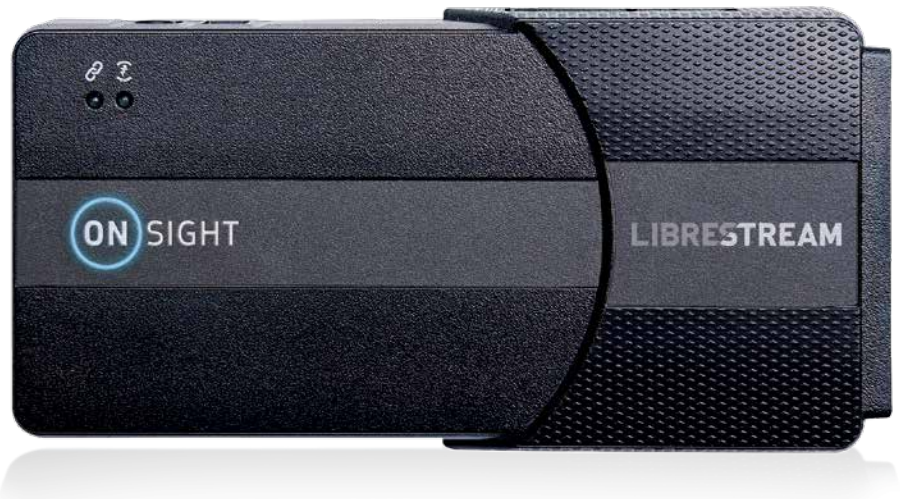

SHARE VISUALS FROM SPECIALTY VIDEO DEVICES WITH REMOTE EXPERTS.

ONSIGHT 400R COLLABORATION HUB

Now experts can help teams perform specialized inspections and troubleshoot assets from the most remote of locations – without stepping foot in the field. With the Onsight 400R, field workers simply plug in their specialty device, share the visuals, and collaborate with remote experts using the proven and secure Onsight mobile platform.

Designed to perform in difficult environments, teams can collaborate fully - talking, drawing onscreen, sharing images and video - all in real time. With support for a broad range of specialty devices, the Onsight 400R extends the life of legacy instruments such as borescopes, ultrasound, and thermal imaging cameras. Or by connecting a head or body worn camera, the Onsight 400R provides an immediate hands-free solution.

PERIPHERAL INTEGRATION

Share live visuals from unconnected video devices, extending the value through collaboration.

A UNIQUE COLLABORATIVE EXPERIENCE

HIGH QUALITY AUDIO/VIDEO

Clear audio and high quality video in even the most challenging field environments.

TELESTRATION

Quickly identify areas for further analysis by drawing over live or recorded video and images.

MULTIPLE PARTICIPANTS

Expand the collaboration to include multiple participants simultaneously.

LOW BANDWIDTH OPTIMIZED

Share live content in ultra-low bandwidth locations – with cellular, wireless or satellite.

BUILD KNOWLEDGE BASE

Tag, Search, and Share valuable images and recordings quickly.

ENTERPRISE GRADE SECURITY/CONTROLS

Multiple levels of security, privacy options, and bandwidth controls.